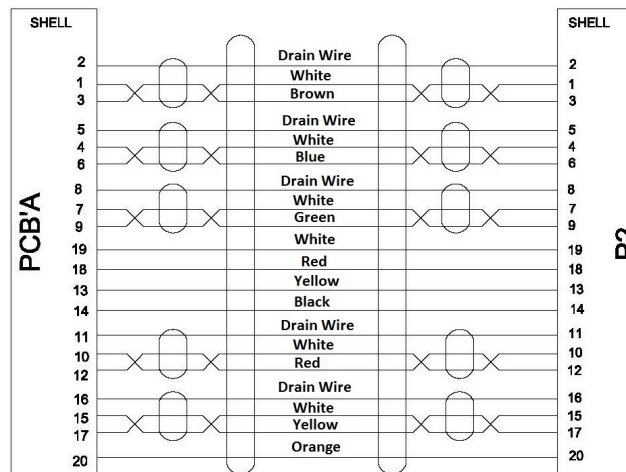

Datenblatt - Fiche technique - Data sheet

11.04.5781

ROLINE DisplayPort Kabel DP – HDTV, ST/ST, 2,0m

ROLINE Câble DisplayPort DP – HDTV, M/M, 2,0m

ROLINE DisplayPort Cable, DP – HDTV, M/M, 2 m

SPECIFICATION:

1. Cable: UL20276 (32AWG*1P+D+AL/MY)x5P + 32AWGx5C + AL + D + Braid(AL), Jacket PVC Black, OD=5.5±0.2mm(No LOGO)
2. Connector: DP(M), Soldering Type with Latch, Black Insulator, Nickel Plating
3. Case: DP(M) Black, Under Cover
4. Case: DP(M) Black, Upper Cover
5. Connector: DP to HDTV A/M Black Insulator, PCBA, Nickel Plating
6. Inner Mold: LDPE (RoHS)-PE101
7. Outer Mold: 60P Black PVC