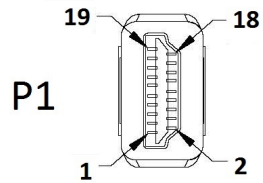

Datenblatt - Fiche technique - Data sheet

11.04.5781

ROLINE DisplayPort Kabel DP – HDTV, ST/ST, 2,0m

ROLINE Câble DisplayPort DP – HDTV, M/M, 2,0m

ROLINE DisplayPort Cable, DP – HDTV, M/M, 2 m

SPECIFICATION:

1. Cable: UL20276 (32AWG*1P+D+AL/MY)x5P + 32AWGx5C + AL + D + Braid(AL), Jacket PVC Black, OD=5.5±0.2mm(No LOGO)
2. Connector: DP(M), Soldering Type with Latch, Black Insulator, Nickel Plating
3. Case: DP(M) Black, Under Cover
4. Case: DP(M) Black, Upper Cover
5. Connector: DP to HDTV A/M Black Insulator, PCBA, Nickel Plating
6. Inner Mold: LDPE (RoHS)-PE101
7. Outer Mold: 60P Black PVC

Table:

	Length	Tolerance
1	1000 mm	±20 mm
2	2000 mm	±30 mm
3	3000 mm	±50 mm

REV.	DATE	CONTENTS OF CHANGE	DESIGNER	TOL ±								APPROVAL	CHECK	DATE			
				RANGE	Pla	Met	Ins	Por	Cab	Pac	Gas				DIS		
①				0~6	0.1	0.1	0.1	0.2	0.5	1	0.5	0.2	PHILIP	PHILIP	2015-08-28		
②				6~30	0.1	0.1	.15	.25	1	1	0.5	.25					
③				30~80	0.1	.15	0.2	0.3	2	1.5	1	0.3					
④				80~180	.15	.15	.25	0.3	2	2	1	.45					
⑤				180~315	.15	0.2	0.3	0.4	2.5	2	1	0.6					
				315~800	0.2	0.3	0.4	0.5	3	3	2	1.1	⑥	SCALE	1:1	UNIT	MM