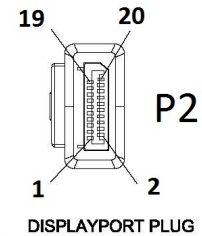

Datenblatt - Fiche technique - Data sheet

11.04.5781

ROLINE DisplayPort Kabel DP – HDTV, ST/ST, 2,0m

ROLINE Câble DisplayPort DP – HDTV, M/M, 2,0m

ROLINE DisplayPort Cable, DP – HDTV, M/M, 2 m

SPECIFICATION:

1. Cable: UL20276 (32AWG*1P+D+AL/MY)x5P + 32AWGx5C + AL + D + Braid(AL), Jacket PVC Black, OD=5.5±0.2mm(No LOGO)
2. Connector: DP(M), Soldering Type with Latch, Black Insulator, Nickel Plating
3. Case: DP(M) Black, Under Cover
4. Case: DP(M) Black, Upper Cover
5. Connector: DP to HDTV A/M Black Insulator, PCBA, Nickel Plating
6. Inner Mold: LDPE (RoHS)-PE101
7. Outer Mold: 60P Black PVC

Table:

	Length	Tolerance
1	1000 mm	±20 mm
2	2000 mm	±30 mm
3	3000 mm	±50 mm

REV.	DATE	CONTENTS OF CHANGE	DESIGNER	TOL ±								APPROVAL	CHECK	DATE			
				RANGE	Pla	Met	Ins	Por	Cab	Pac	Gas				DIS		
①				0~6	0.1	0.1	0.1	0.2	0.5	1	0.5	0.2	PHILIP	PHILIP	2015-08-28		
②				6~30	0.1	0.1	.15	.25	1	1	0.5	.25					
③				30~80	0.1	.15	0.2	0.3	2	1.5	1	0.3					
④				80~180	.15	.15	.25	0.3	2	2	1	.45					
⑤				180~315	.15	0.2	0.3	0.4	2.5	2	1	0.6					
				315~800	0.2	0.3	0.4	0.5	3	3	2	1.1	⑥	SCALE	1:1	UNIT	MM