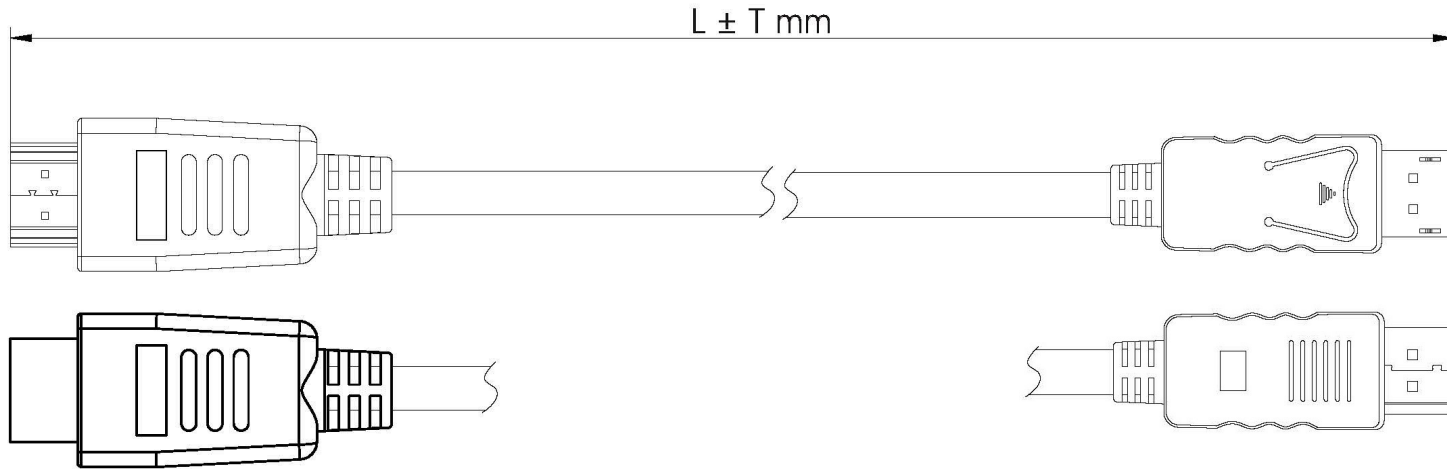

Datenblatt - Fiche technique - Data sheet

11.04.5781

ROLINE DisplayPort Kabel DP – HDTV, ST/ST, 2,0m

ROLINE Câble DisplayPort DP – HDTV, M/M, 2,0m

ROLINE DisplayPort Cable, DP – HDTV, M/M, 2 m

SPECIFICATION:

1. Cable: UL20276 (32AWG*1P+D+AL/MY)x5P + 32AWGx5C + AL + D + Braid(AL), Jacket PVC Black, OD=5.5±0.2mm(No LOGO)
2. Connector: DP(M), Soldering Type with Latch, Black Insulator, Nickel Plating
3. Case: DP(M) Black, Under Cover
4. Case: DP(M) Black, Upper Cover
5. Connector: DP to HDTV A/M Black Insulator, PCBA, Nickel Plating
6. Inner Mold: LDPE (RoHS)-PE101
7. Outer Mold: 60P Black PVC

Table:

	Length	Tolerance
1	1000 mm	±20 mm
2	2000 mm	±30 mm
3	3000 mm	±50 mm

REV.	DATE	CONTENTS OF CHANGE	DESIGNER	TOL ±								APPROVAL	CHECK	DATE			
				RANGE	Pla	Met	Ins	Por	Cab	Pac	Gas				DIS		
①				0~6	0.1	0.1	0.1	0.2	0.5	1	0.5	0.2	PHILIP	PHILIP	2015-08-28		
②				6~30	0.1	0.1	.15	.25	1	1	0.5	.25					
③				30~80	0.1	.15	0.2	0.3	2	1.5	1	0.3					
④				80~180	.15	.15	.25	0.3	2	2	1	.45					
⑤				180~315	.15	0.2	0.3	0.4	2.5	2	1	0.6					
				315~800	0.2	0.3	0.4	0.5	3	3	2	1.1	⑥	SCALE	1:1	UNIT	MM

Item No. 11.04.5780, 11.04.5781, 11.04.5782

ROLINE DisplayPort Cable, DP-HDTV, M/M, black